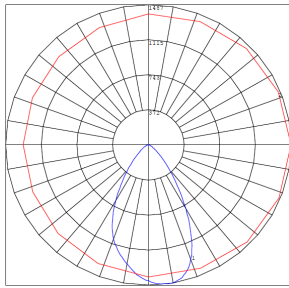

Photometrics: FLVX-SM-12W-BK

BUG Rating: B1-U0-G0