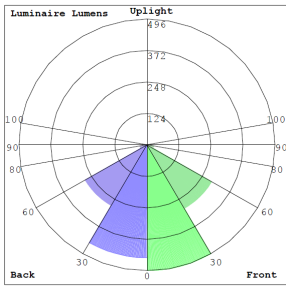

Photometrics: FLVX-SM-12W-BK

BUG Rating: B1-U0-G0