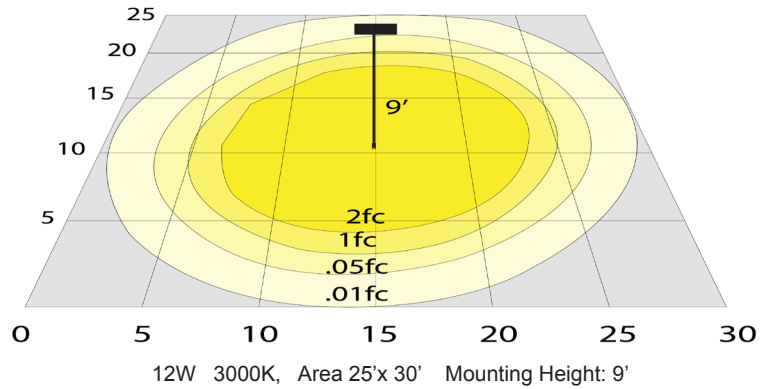

Type: _____

13 3/4" (H) x 3 1/3" (W) x 6 1/3" (D)

The fixture has classic traditional appearance, professional light distribution design, 90-degree beam angle, ideal for park landscaping, garden, architectural landscape lighting, suitable for wet locations

Lighting:

- Dimmable: Non Dimmable
- Total lumens: 1400LM
- Color Temperatures: 3000K/4000K
- Color Rendering Index: CRI ≥ 80
- Beam Angle: 60°
- Lifespan: 70,000 Hrs.

Applications:

- The fixture has classic traditional appearance, professional light distribution design, 90-degree beam angle, ideal for park landscaping, garden, architectural landscape lighting, suitable for wet locations

12W 3000K, Area 25'x 30' Mounting Height: 9'

Other Views:

Side View

Front View

Back View

Performance Table: FLVX-SM-12W-BK

MODEL NO.	Wattage	Voltage	Lumens	Color Temp.	BUG Rating	LPW
FLVX-SM-12W-30K-BK	12W	12V	1400LM	3000K	B1-U0-G0	116
FLVX-SM-12W-40K-BK				4000K		