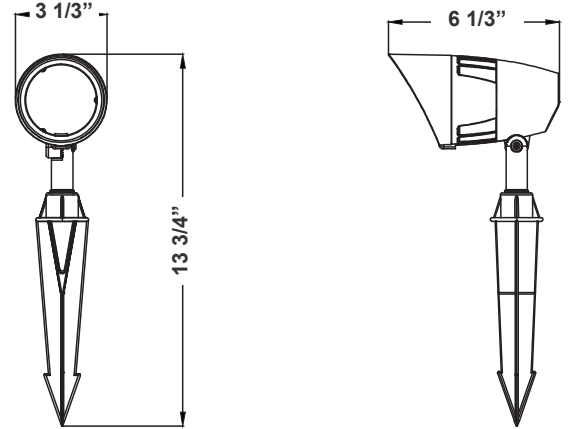

Type: _____

13 3/4" (H) x 3 1/3" (W) x 6 1/3" (D)

The fixture has classic traditional appearance, professional light distribution design, 90-degree beam angle, ideal for park landscaping, garden, architectural landscape lighting, suitable for wet locations

Features

- Die-cast Aluminum Housing with Powder Coat Finish (Black)
- 1/2" Threaded Knuckle Stem
- 7-Year Warranty
- Lens Type: Plaid Tempered Glass + Aluminum Reflectors

Technical Specifications

Electrical:

- Voltage: 12V AC/DC
- Power Factor: >0.9
- Wattage: 12W
- Input current: 1A Max
- Efficacy: 116 LPW

Mechanical:

- Die-cast Aluminum Housing with Powder Coat Finish (Black)
- Solid State Lighting Technology for Long Life, No Maintenance Needed and High-Efficiency
- High Conductive Aluminum LED Board
- 8-1/2" PC Spike Included
- 1/2" Threaded Knuckle Stem
- IP Rating: IP65
- Operating Temperature: -40°F to 104°F
- Suitable for Wet Locations
- Rotatable Shroud with Set Screw
- 7-Year Warranty